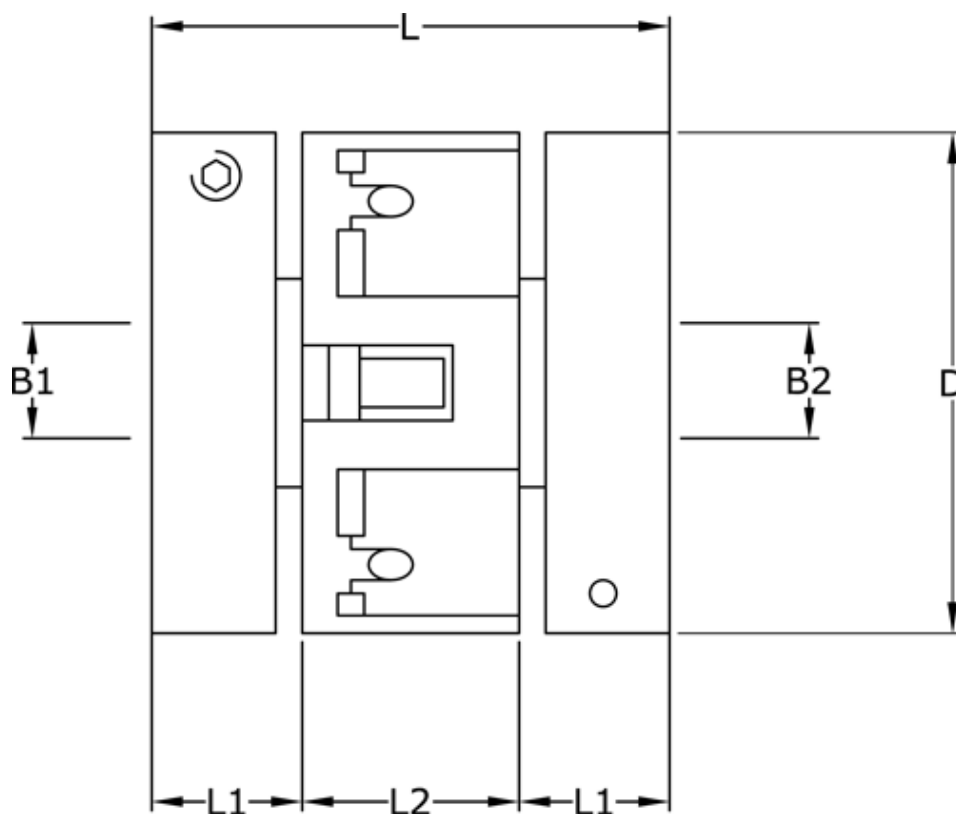

Data Sheet

Article number: 3322207181420

Description: Uni-Lat Coupling size 207.18.14.20
clamp hub, bore 3/5 mm

Measures

B1	= 3
B2	= 5
D	= 18
L	= 19.1
L1	= 7.0
L2	= 5.1
Screw	= M3